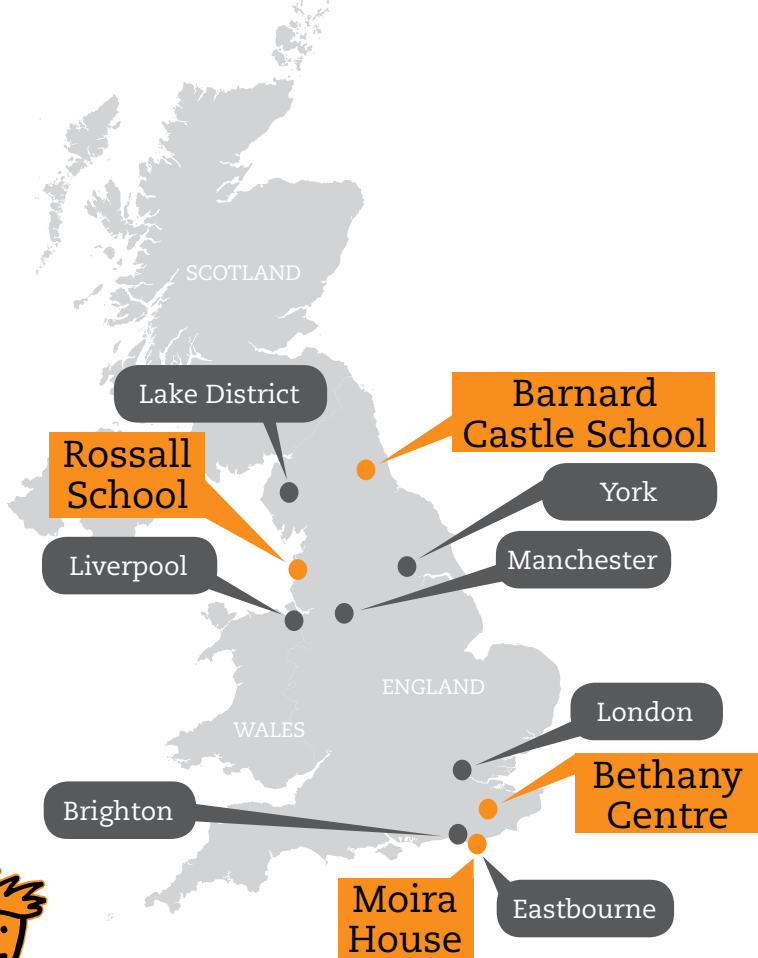

ACCORD · ISS

International Summer Schools

ACCORD ISS Head Office

Brook House
64-72 Spring Gardens
Manchester
M2 2BQ England

Tel: +44 (0)161 235 5222
Email: info@accord-iss.com

Find us on: www.accord-iss.com
Follow us on: Facebook (Accordinternationalsummerschool)
and Twitter (@AccordISS)